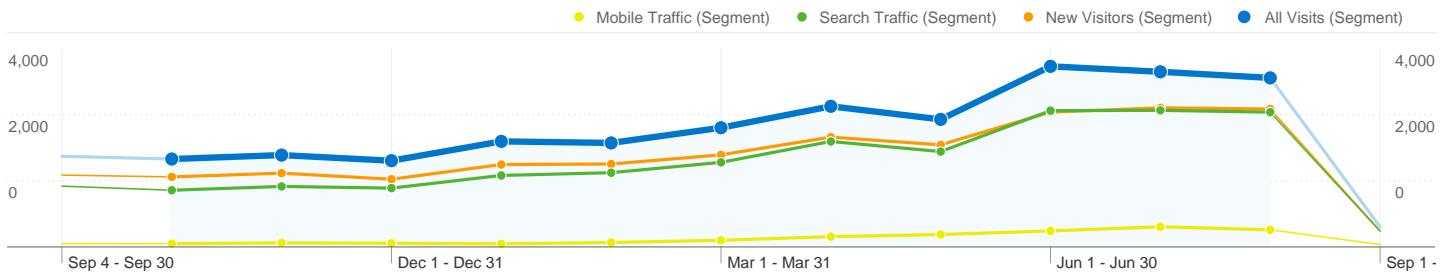

Pages on this site were viewed a total of 30,218 times in the "All Visits" segment

All Visits 30,218 Pageviews
New Visitors 23,810
Search Traffic 22,009
Mobile Traffic 2,154

All Visits 24,367 Unique Views
New Visitors 19,182
Search Traffic 17,708
Mobile Traffic 1,843

All Visits 73.53% Bounce Rate
New Visitors 74.00%
Search Traffic 74.96%
Mobile Traffic 82.42%

Top Content

Pages	Pageviews	% Pageviews
/		
All Visits	7,034	23.28%
New Visitors	4,407	14.58%
Search Traffic	4,617	15.28%
Mobile Traffic	345	1.14%
/window-cleaning-articles/hard-water-spots/		
All Visits	2,643	8.75%
New Visitors	2,507	8.30%
Search Traffic	2,299	7.61%
Mobile Traffic	332	1.10%
/window-cleaning-san-diego/