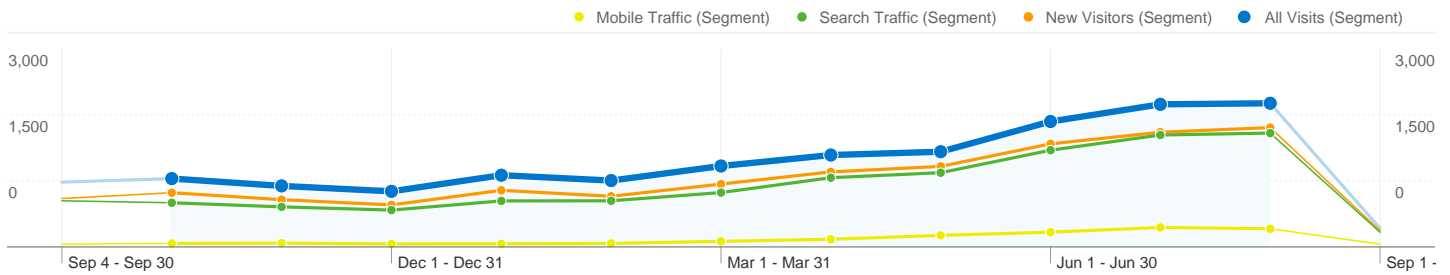

All Visits 30,218 Pageviews
New Visitors 23,810
Search Traffic 22,009
Mobile Traffic 2,154

All Visits 1.84 Average Pageviews
New Visitors 1.81
Search Traffic 1.83
Mobile Traffic 1.43

All Visits 00:01:26 Time on Site
New Visitors 00:01:17
Search Traffic 00:01:27
Mobile Traffic 00:01:02

All Visits 73.53% Bounce Rate
New Visitors 74.00%
Search Traffic 74.96%
Mobile Traffic 82.42%

All Visits 80.18% New Visits
New Visitors 100.00%

Search Traffic **83.80%**

Mobile Traffic **85.60%**

Technical Profile

All traffic sources sent a total of 16,429 visits in the "All Visits" segment

All Visits 12.50% Direct Traffic
 New Visitors 9.91%
 Search Traffic 0.00%
 Mobile Traffic 9.29%

Search Engines
 12,015.00 (73.13%)
Referring Sites
 2,361.00 (14.37%)
Direct Traffic
 2,053.00 (12.50%)

Pages on this site were viewed a total of 30,218 times in the "All Visits" segment

All Visits 30,218 Pageviews
 New Visitors 23,810
 Search Traffic 22,009
 Mobile Traffic 2,154

All Visits 24,367 Unique Views
 New Visitors 19,182
 Search Traffic 17,708
 Mobile Traffic 1,843