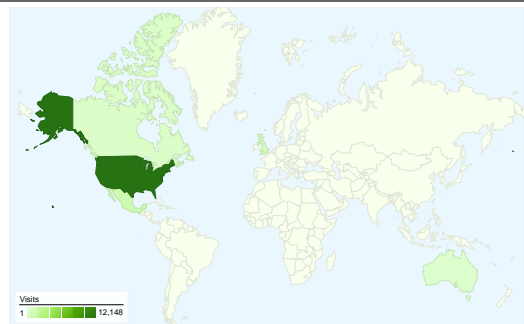

All Visits **1.84** Pages/Visit
New Visitors **1.81**
Search Traffic **1.83**
Mobile Traffic **1.43**

All Visits **80.18%** % New Visits
New Visitors **100.00%**
Search Traffic **83.80%**
Mobile Traffic **85.60%**

Visitors Overview

Visits
16,429

Map Overlay

Traffic Sources Overview

- **Search Engines**
12,015.00 (73.13%)
- **Referring Sites**
2,361.00 (14.37%)
- **Direct Traffic**
2,053.00 (12.50%)

Content Overview

Pages	Pageviews	% Pageviews
/		
All Visits	7,034	23.28%
New Visitors	4,407	14.58%
Search Traffic	4,617	15.28%
Mobile Traffic	345	1.14%
/window-cleaning-articles/hard-water-spots/		
All Visits	2,643	8.75%
New Visitors	2,507	8.30%
Search Traffic	2,299	7.61%
Mobile Traffic	332	1.10%
/window-cleaning-san-diego/		
All Visits	2,332	7.72%
New Visitors	1,876	6.21%
Search Traffic	1,649	5.46%
Mobile Traffic	99	0.33%
/window-cleaning-articles/what-are-these-yellow-spots-on-my-		
All Visits	2,323	7.69%
New Visitors	2,199	7.28%
Search Traffic	1,759	5.82%
Mobile Traffic	486	1.61%
/commercial-window-cleaning-san-diego/		
All Visits	2,055	6.80%
New Visitors	1,581	5.23%
Search Traffic	1,232	4.08%
Mobile Traffic	63	0.21%