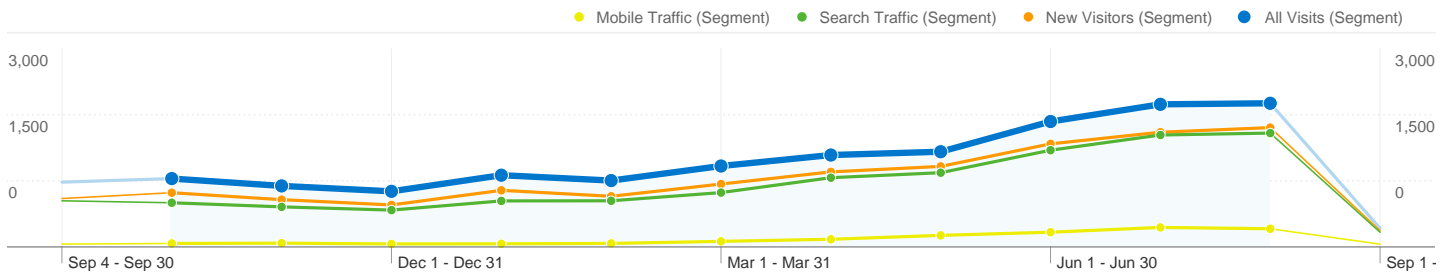

Visitors Overview

Visits
16,429

Map Overlay

Traffic Sources Overview

- **Search Engines**
12,015.00 (73.13%)
- **Referring Sites**
2,361.00 (14.37%)
- **Direct Traffic**
2,053.00 (12.50%)

Content Overview

Pages	Pageviews	% Pageviews
/		
All Visits	7,034	23.28%
New Visitors	4,407	14.58%
Search Traffic	4,617	15.28%
Mobile Traffic	345	1.14%
/window-cleaning-articles/hard-water-spots/		
All Visits	2,643	8.75%
New Visitors	2,507	8.30%
Search Traffic	2,299	7.61%
Mobile Traffic	332	1.10%
/window-cleaning-san-diego/		
All Visits	2,332	7.72%
New Visitors	1,876	6.21%
Search Traffic	1,649	5.46%
Mobile Traffic	99	0.33%
/window-cleaning-articles/what-are-these-yellow-spots-on-my-		
All Visits	2,323	7.69%
New Visitors	2,199	7.28%
Search Traffic	1,759	5.82%
Mobile Traffic	486	1.61%
/commercial-window-cleaning-san-diego/		
All Visits	2,055	6.80%
New Visitors	1,581	5.23%
Search Traffic	1,232	4.08%
Mobile Traffic	63	0.21%

This site received 16,429 visits in the "All Visits" segment

All Visits 16,429 Visits
New Visitors 13,172
Search Traffic 12,015
Mobile Traffic 1,507

All Visits N/A Absolute Unique Visitors
New Visitors N/A
Search Traffic N/A
Mobile Traffic N/A

All Visits 30,218 Pageviews
New Visitors 23,810
Search Traffic 22,009
Mobile Traffic 2,154

All Visits 1.84 Average Pageviews
New Visitors 1.81
Search Traffic 1.83
Mobile Traffic 1.43

All Visits 00:01:26 Time on Site
New Visitors 00:01:17
Search Traffic 00:01:27
Mobile Traffic 00:01:02

Pages on this site were viewed a total of 30,218 times in the "All Visits" segment

All Visits 30,218 Pageviews
 New Visitors 23,810
 Search Traffic 22,009
 Mobile Traffic 2,154

All Visits 24,367 Unique Views
 New Visitors 19,182
 Search Traffic 17,708
 Mobile Traffic 1,843