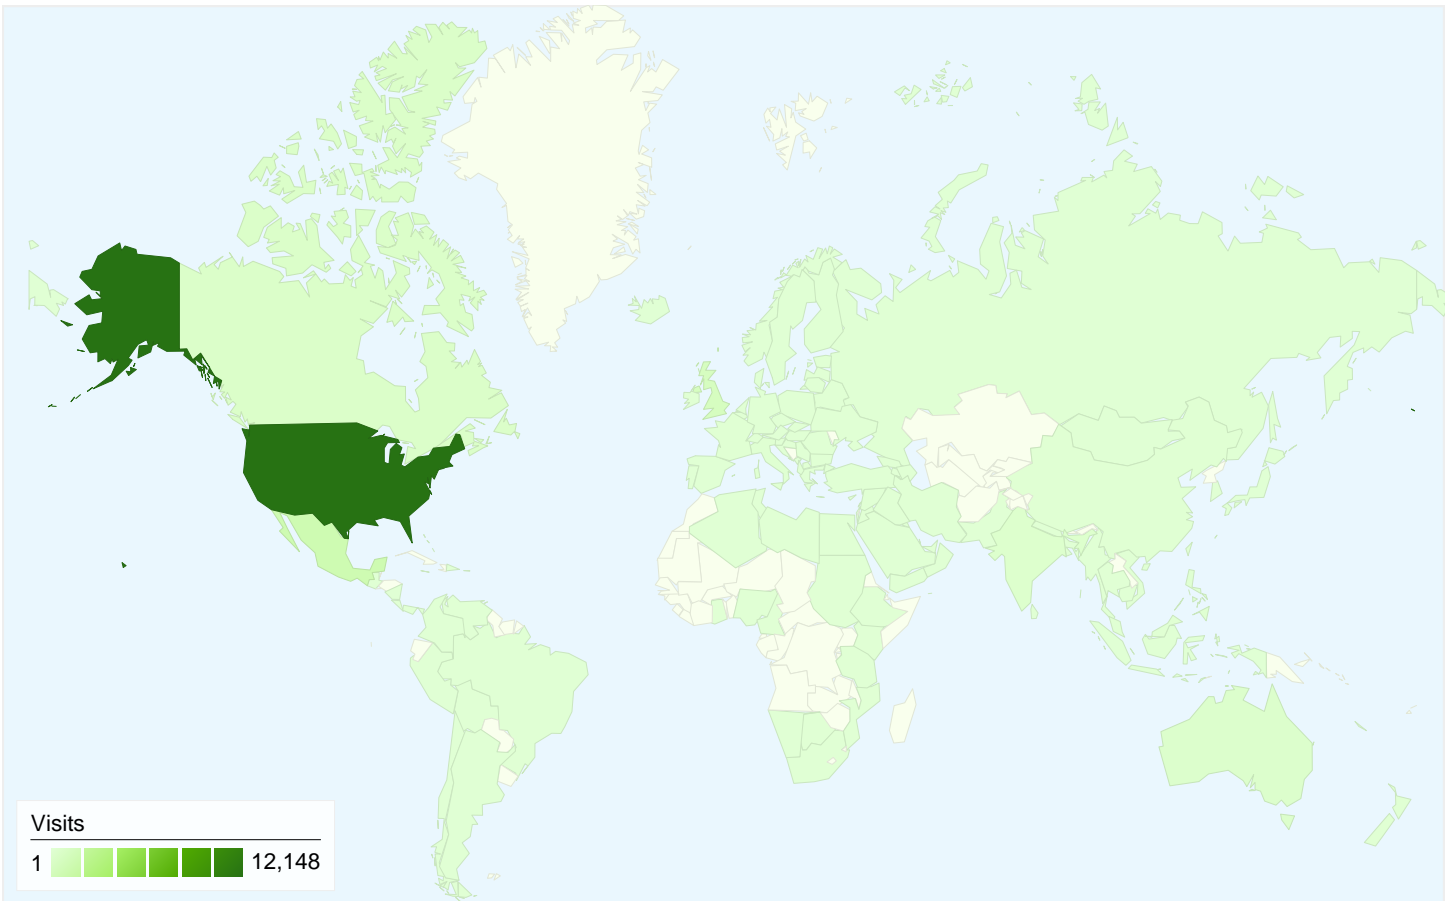

16,429 visits came from 127 countries/territories in the "All Visits" segment

Site Usage						
Visits	Pages/Visit	Avg. Time on Site	% New Visits	Bounce Rate		
16,429	1.84	00:01:26	80.18%	73.53%		
New Visitors: 13,172	New Visitors: 1.81	New Visitors: 00:01:17	New Visitors: 100.00%	New Visitors: 74.00%		
Search Traffic: 12,015	Search Traffic: 1.83	Search Traffic: 00:01:27	Search Traffic: 83.80%	Search Traffic: 74.96%		
Mobile Traffic: 1,507	Mobile Traffic: 1.43	Mobile Traffic: 00:01:02	Mobile Traffic: 85.60%	Mobile Traffic: 82.42%		
Country/Territory	Visits	Pages/Visit	Avg. Time on Site	% New Visits	Bounce Rate	
United States						
All Visits	12,148	1.94	00:01:33	85.50%	70.95%	
New Visitors	10,386	1.87	00:01:21	100.00%	72.93%	
Search Traffic	9,543	1.91	00:01:31	86.58%	72.83%	
Mobile Traffic	1,339	1.44	00:01:05	84.76%	82.15%	
Mexico						
All Visits	1,243	1.38	00:01:11	6.60%	90.10%	
New Visitors	82	1.98	00:01:48	100.00%	69.51%