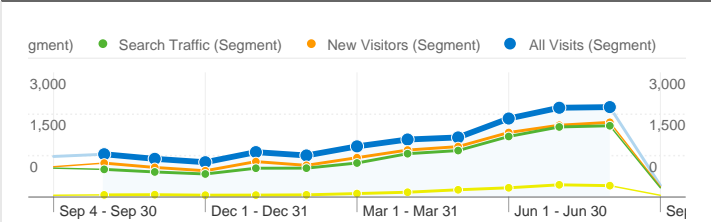

Visitors Overview